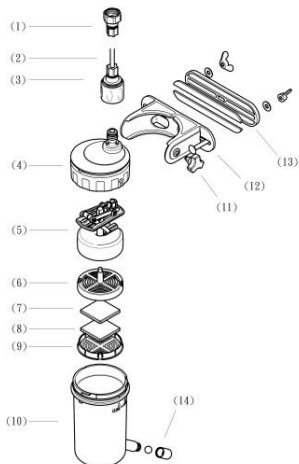

### 01. Product Diagram

- (1) 1/2 inch Female threaded Faucet connector
- (2) NSF LLDPE tube 10 meter length
- (3) Water-stop quick connector
- (4) Water dispenser lid
- (5) Automatic water filler
- (6) Filter housing upper cover
- (7) Coconut Shell Activated Carbon x 1bag
- (8) Sodium-free Ion Exchange Resin x 1bag
- (9) Filter housing
- (10) Water bottle
- (11) Fixing screw of water dispenser
- (12) Water dispenser holder
- (13) Fixed base of pet's house
- (14) Stainless steel #316 outlet pipe

## 02. Included Accessories

- **AF-220**
- **User Manual**
- **Water-stop quick Connector x1**
- **Filter cartridge x Total 3-pack**

Each set Contains:

Sodium-free Ion Exchange Resin x1 bag

Coconut Shell Activated Carbon x1 bag

- **Installation Kit x 1set**

(NSF 1/4 Inch LLDPE Tube x 10meter length,

1/2-inch Female threaded connector x1,

Tube Quick Fitting Tees x 1,

Tube clamp set x 5pcs)